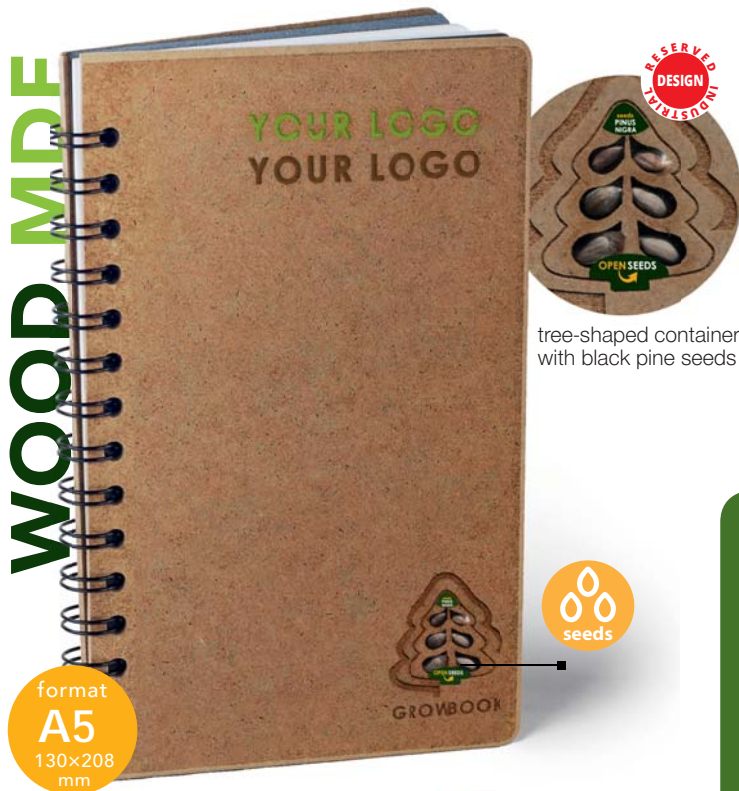

**paper options** p. 2:

- FSC-certified paper
- 100% recycled paper
- stone paper

inside-layout options:

**i** FSC-certified paper cover

**extra paid add-on:**  
eco-friendly packaging box p. 7

cover colour options:

# GROWNNOTEBOOK

CORK natural

Natural **CORK** cover with PE foam

- the total number of pages depends of Inside-layout
- cover and inside-layout enhanced with rounded corners

**paper options p. 2:**

- FSC-certified paper
- 100% recycled paper
- stone paper

inside-layout options:

format  
**A5**  
130x208  
mm

extra paid add-on:  
eco-friendly packaging box p. 7

## GROWNNOTEBOOK

eco-friendly options:

WOOD MDF

tree-shaped container with black pine seeds

format  
**A5**  
130x208  
mm

extra paid add-on:  
eco-friendly packaging box p. 7