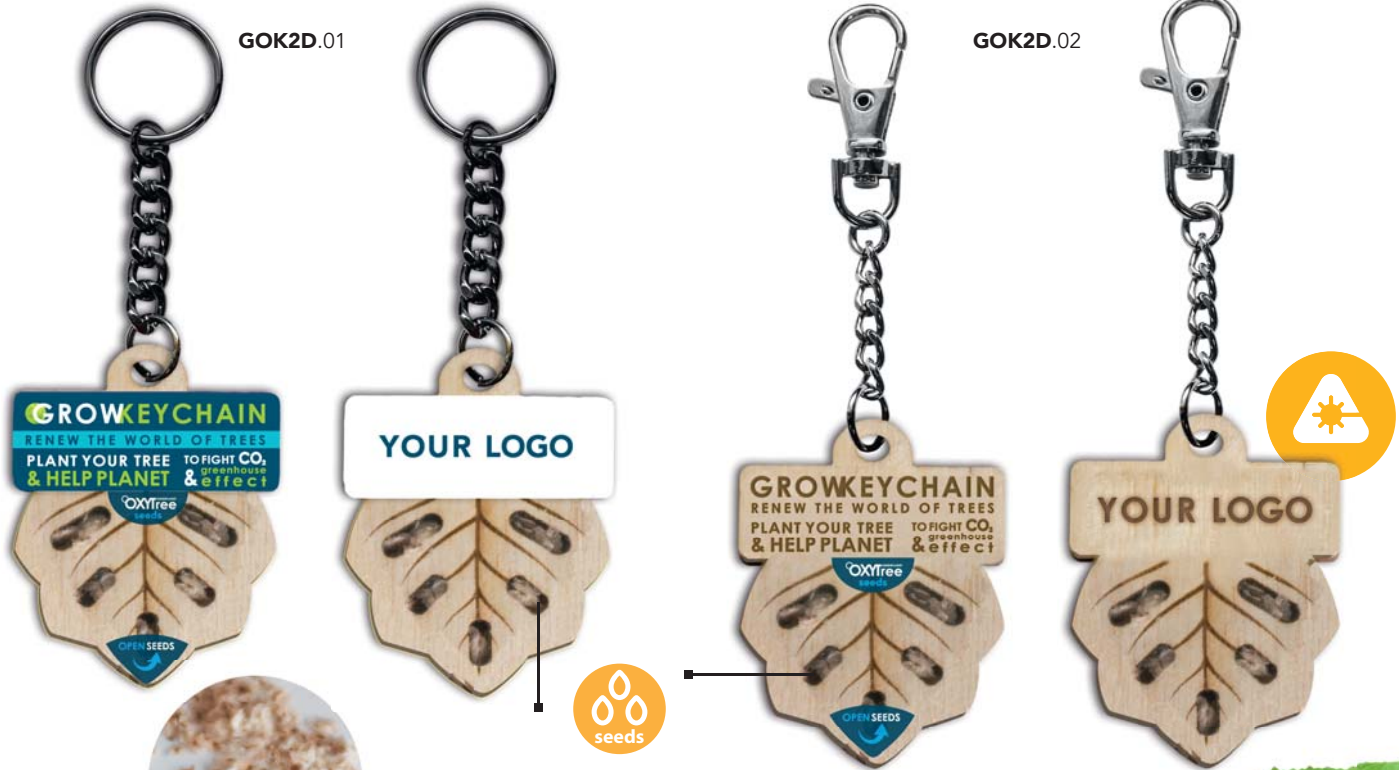

GROWOXYKEYCHAIN - GOX2D (01:04) GROWING 2D KEYCHAIN with seeds

2D

2 available options:

GOK2D.01

- leaf-shaped keychain (40x50 mm) with seeds made of eco-friendly oxytree plywood with the place for your logo (40x15 mm)
- personalization options: print on sticker
- 4 available clasp options: (A/B/C/D)

GOK2D.02

- leaf-shaped keychain (40x50 mm) with seeds made of eco-friendly oxytree plywood with the place for your logo (40x15 mm)
- personalization options: engrave
- 4 available clasp options: (A/B/C/D)