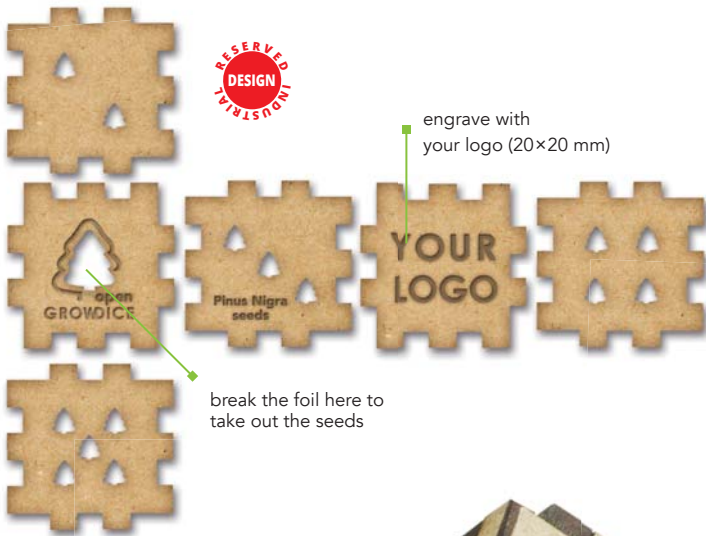

dimensions: 44x22x22 mm

GOK3D.02

break the foil here to take out the seeds

black pine seeds

● **GROWDICE - GOD.01 GROWING DICE with seeds**  
dimensions: 30x30 mm

GOD.01

 **ECO-FRIENDLY PACKAGING BOX**  
+ your logo

black pine seeds

How to play: Each side of **GROWDICE** has pine tree-shaped eyelets, which correspond to values from 1 to 5. The highest number of eyelets on the cube matches to your logo. **GROWDICE** was made of HDF without glue in assembling. Black pine tree seeds located inside of the dice and secured by foil.