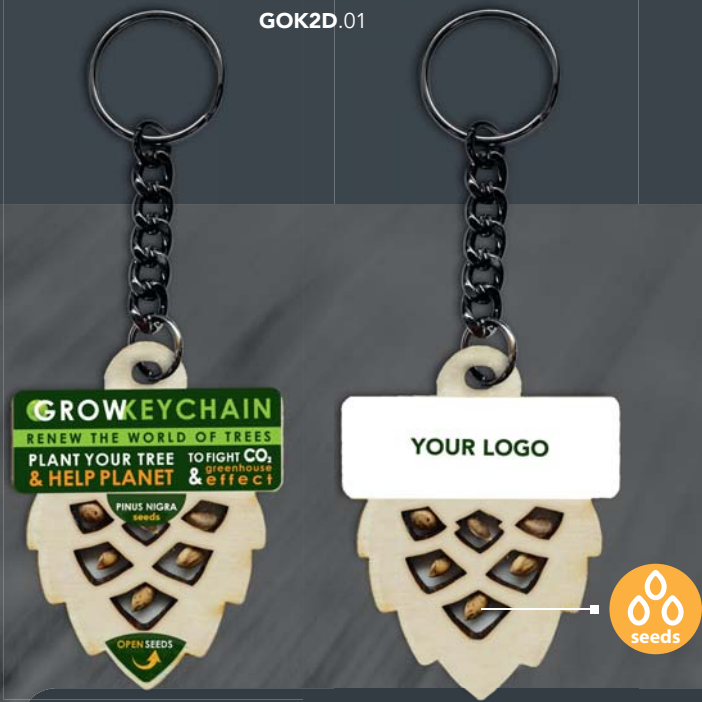

2D

● **GROWKEYCHAIN - GOK2D (01:04) GROWING 2D KEYCHAIN with seeds**
4 available options:

GOK2D.01

- pine cones-shaped keychain with seeds (40×50×3 mm), made of eco-friendly birch plywood with the place for your logo (40×15 mm)
- 4 available clasp options: (A/B/C/D)

GOK2D.02

- pine tree-shaped keychain with seed (40×55×3 mm), made of eco-friendly birch plywood with the place for your logo (40×15 mm)
- 4 available clasp options: (A/B/C/D)