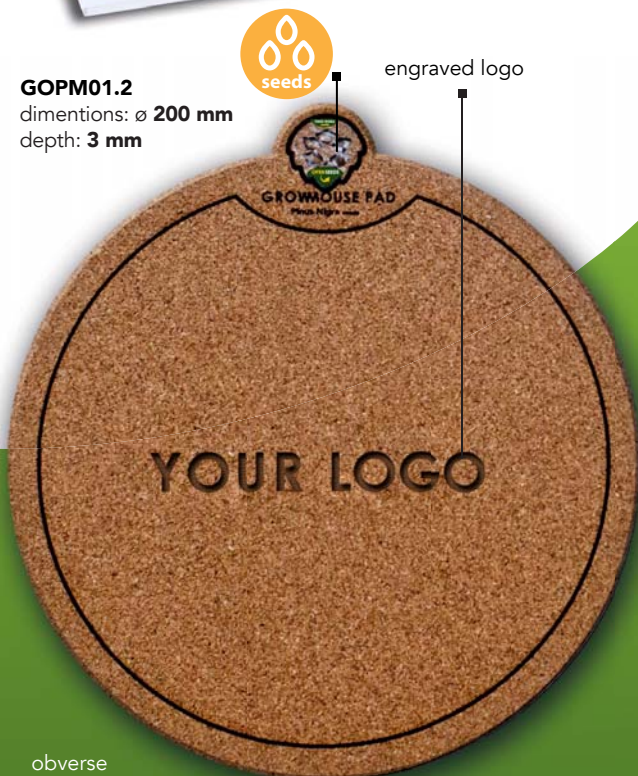

- can be customized by your logo engraving
- step by step GreenPlanet growing guide on the reverse side

**GOPM01.2**  
dimensions: **150x220 mm**  
depth: **3 mm**

obverse

reverse

**ECO-FRIENDLY PACKAGING BOX**

+ your logo

paper:

100% recycled  
FSC-certified paper

eco-friendly  
kraft paper

**GOPM01.2**  
dimensions: **∅ 200 mm**  
depth: **3 mm**

obverse

reverse

2D

● **GROWKEYCHAIN - GOK2D (01:04) GROWING 2D KEYCHAIN with seeds**  
4 available options:

**GOK2D.01**

- pine cones-shaped keychain with seeds (40×50×3 mm), made of eco-friendly birch plywood with the place for your logo (40×15 mm)
- 4 available clasp options: (A/B/C/D)