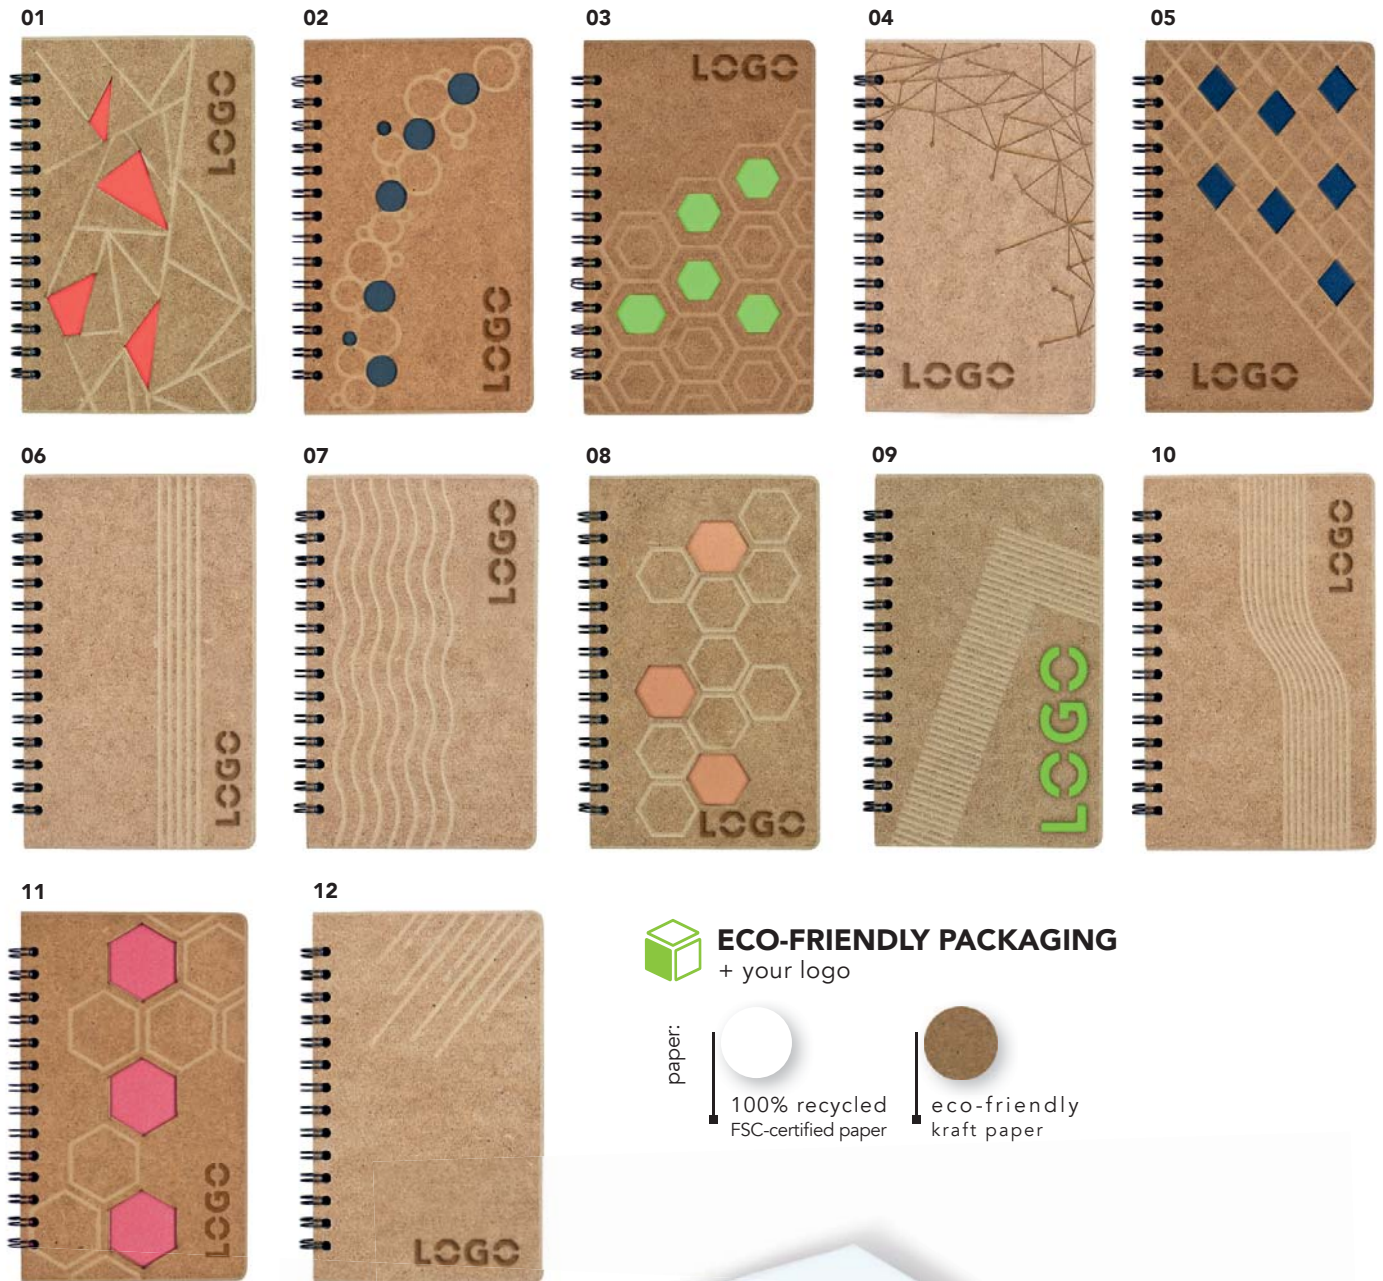

RENEW THE WORLD OF TREES

Be eco! Plant your tree and help planet to fight CO₂

PLANTABLE NOTEBOOK

with black pine seeds

ECO-FRIENDLY PACKAGING + your logo