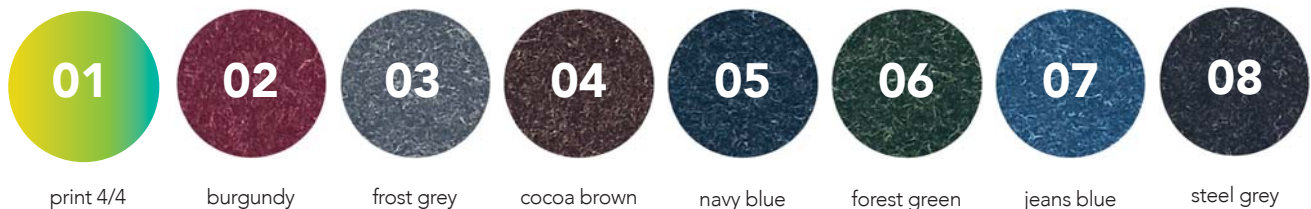

ECO-FRIENDLY FSC CERTIFIED PAPER NATURA

colors: