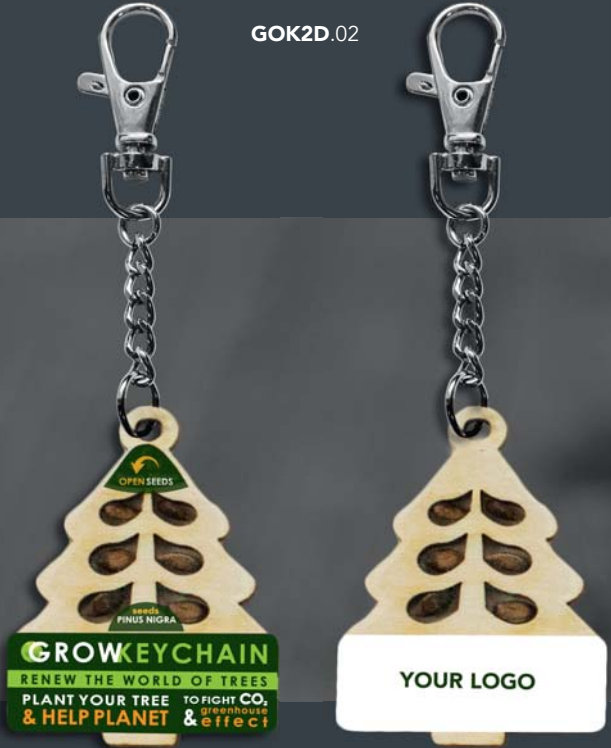

2D

● **GROWKEYCHAIN - GOK2D (01:04) GROWING 2D KEYCHAIN with seeds**
4 available options:

GOK2D.01

- pine cones-shaped keychain with seeds (40×50×3 mm), made of eco-friendly birch plywood with the place for your logo (40×15 mm)
- 4 available clasp options: (A/B/C/D)

GOK2D.02

- pine tree-shaped keychain with seed (40×55×3 mm), made of eco-friendly birch plywood with the place for your logo (40×15 mm)
- 4 available clasp options: (A/B/C/D)