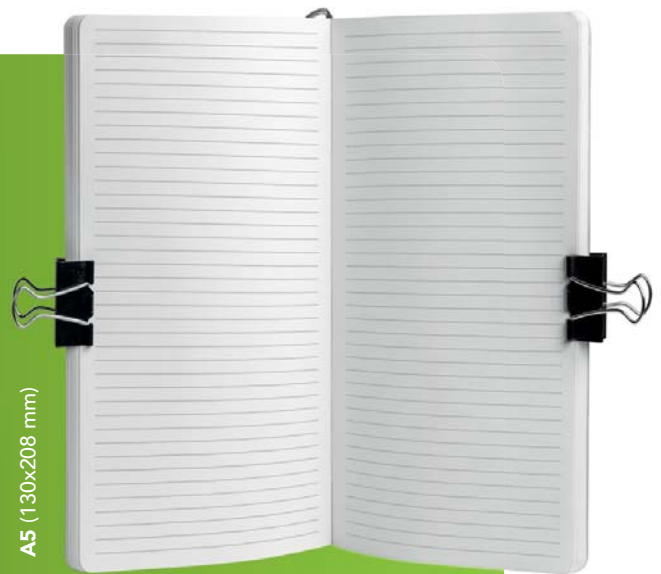

- FSC-certified paper: 192 pages, 80 g/m²
- recycled paper: 192 pages, 80 g/m²
- stone paper: 144 pages, 144 g/m²