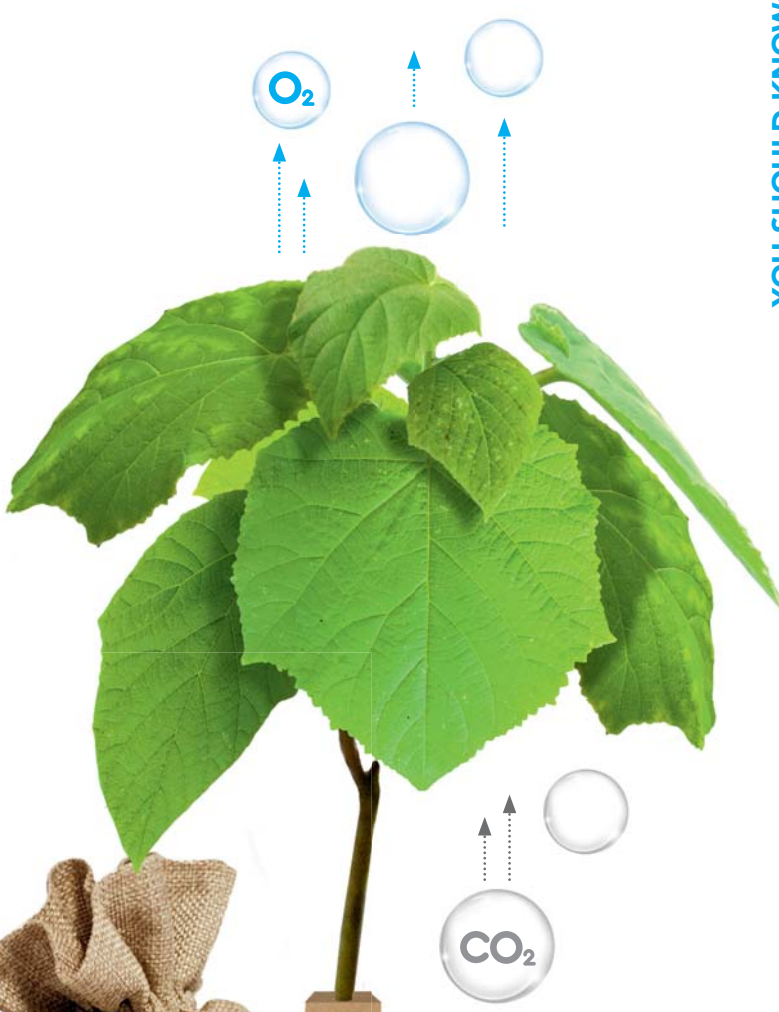

# RENEW THE WORLD OF TREES

Be eco! Plant your tree and help planet to fight CO<sub>2</sub>

**OXYTree** GREENPLANET

**10** PRODUCES  
**x MORE**  
than other leafy trees!

**i** plant seedling in accordance with applicable laws place

**OXYTREE SEEDLING** - DOXT (Paulownia) placed in paperpot container

**YOU SHOULD KNOW:**

- oxytree is extremely fast growing. Six years after planting it reaches 16 m in height and 35 cm in diameter
- well adapted to different climatic conditions and soil
- it needs huge amounts of carbon dioxide for the rapid growth and produces oxygen in photosynthesis
- grow again after cutting. Produces 4 times more wood than other native species in 20 years
- is widely used in furniture industry - wardrobes, tables, chairs
- thanks to lightness and water resistance it has been appreciated by producers of yachts, ships and surfboards