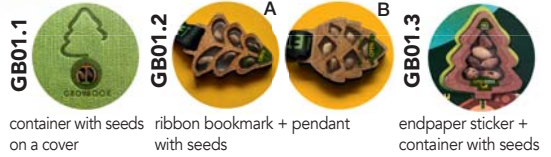

GROWNNOTEBOOK

eco-friendly options: