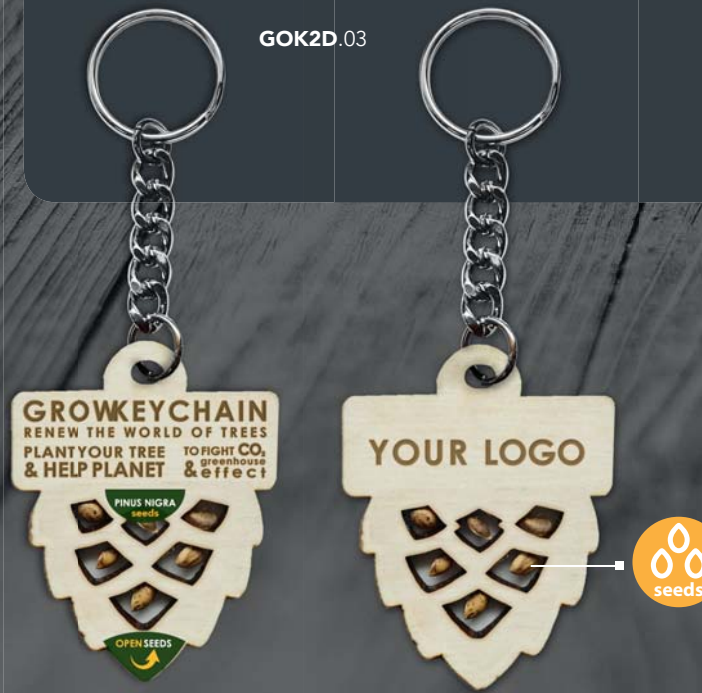

● **GROWKEYCHAIN - GOK2D (01:04) GROWING 2D KEYCHAIN with seeds**  
4 available options:

**GOK2D.01**

- pine cones-shaped keychain with seeds (40×50×3 mm), made of eco-friendly birch plywood with the place for your logo (40×15 mm)
- 4 available clasp options: (A/B/C/D)

**GOK2D.02**

- pine tree-shaped keychain with seed (40×55×3 mm), made of eco-friendly birch plywood with the place for your logo (40×15 mm)
- 4 available clasp options: (A/B/C/D)

**GOK2D.03**

- pine cones-shaped keychain with seeds (40×50×3 mm), made of eco-friendly birch plywood with the place for your logo (40×15 mm)
- 4 available clasp options: (A/B/C/D)

**GOK2D.04**

- pine tree-shaped keychain with seed (40×55×3 mm), made of eco-friendly birch plywood with the place for your logo (40×15 mm)
- 4 available clasp options: (A/B/C/D)

# GROWING ECO-FRIENDLY PROMOTIONAL PRODUCTS

**1** ORDER  
item

**2** PLANT  
a tree

**3** HELP PLANET  
to fight CO<sub>2</sub>

- GROWKEYCHAIN premium**  
- GOK2DP (05:07)  
3 wood options:

- GOK2D.01**  
• eco-friendly cones-shaped keychain with seeds (40x50x3 mm), made of solid wood with the place for your logo (40x15 mm)  
• 4 available clasp options: (A/B/C/D)