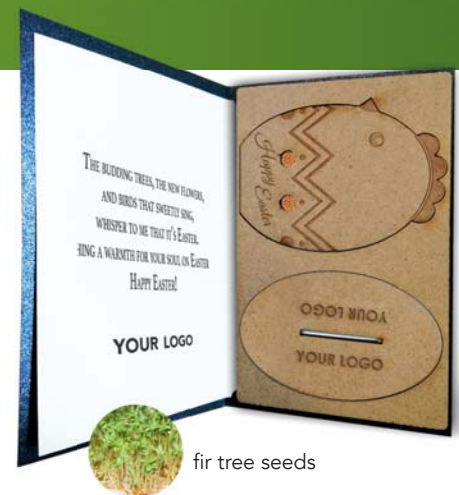

fir tree seeds